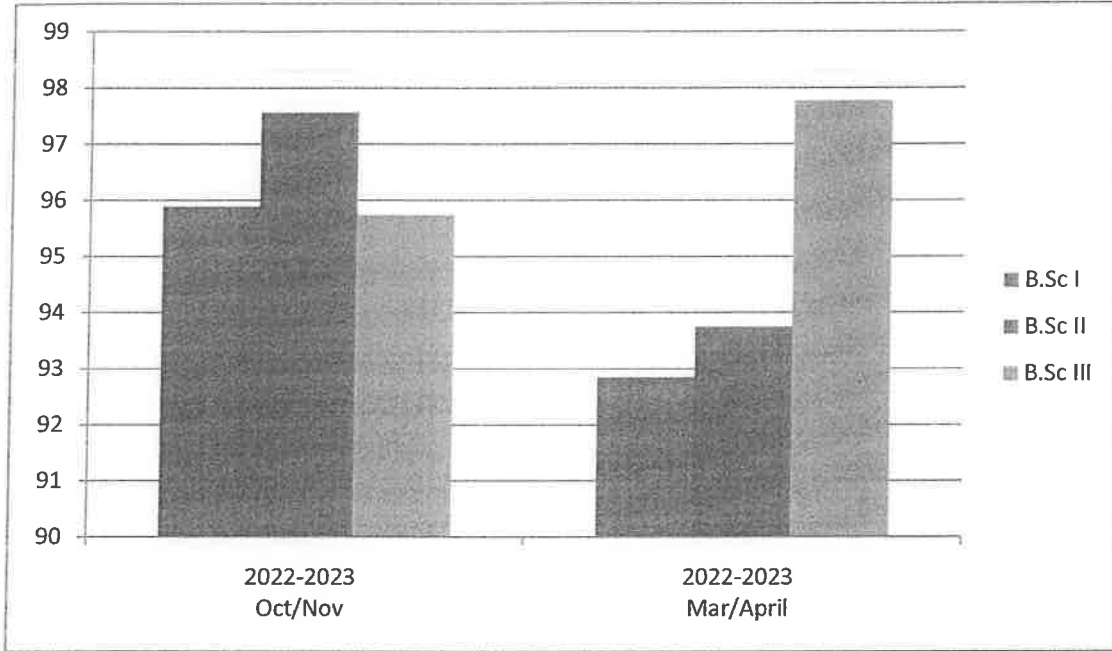

Quantitative & Qualitative year-wise results:

Year	Class	Appeared Students	Pass Class 20-24	Second Class 25-29	First Class 30-37	Distinction 38-50	% Result
2022-2023 Oct/Nov	B.Sc I	140	05	20	85	30	95.89%
	B.Sc II	80	10	17	28	25	97.56%
	B.ScIII	45	02	08	17	18	95.74%
2022-2023 Mar/April	B.Sc I	130	29	34	35	32	92.85%
	B.Sc II	75	08	12	18	29	93.75%
	B.ScIII	44	03	08	08	18	97.77%

Principal
Adv. B. D. Hambarde Mahavidyalaya
Ashti Tal. Ashti, Dist. Beed

Graphical Result
Examination 2022/2023

Principal
Adv. B. D. Hambarde Mahavidyalaya
Ashti, Tal. Ashti, Dist. Beed